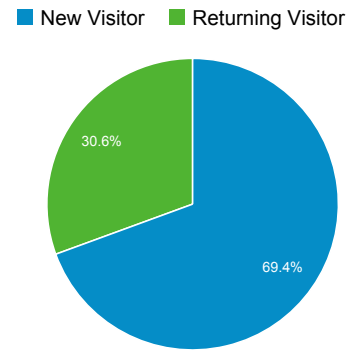

Language	Visits	% Visits
1. es	232,462	31.30%
2. (not set)	138,910	18.70%
3. es-es	119,200	16.05%
4. en-us	55,934	7.53%
5. ru	52,028	7.00%
6. es-419	46,685	6.29%
7. es-ar	39,186	5.28%
8. en	21,975	2.96%
9. es-mx	9,559	1.29%
10. es-us	6,518	0.88%

[view full report](#)